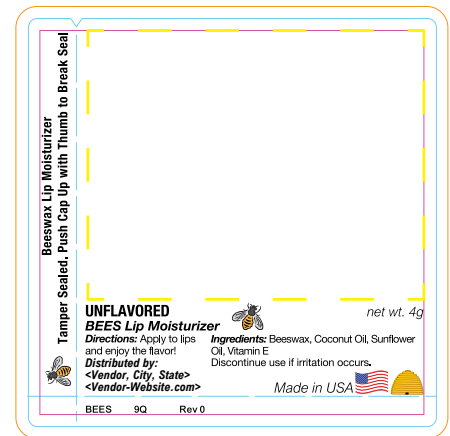

## 9Q – Bees Classic Unflavored Lip Balm, Rev 0

0.15 Oz White Propel-Repel Tube

Active from June 27, 2024

### Markings Legend

-  DIE LINE
-  BLEED LINE\*\*
-  SAFE LINE
-  IMPRINT AREA

Imprint area contains client's logo artwork and text.

<Vendor, City, ST> Replace with Distributor Name, City, State.

<Vendor-Website.com> Replace with Distributor Website.

This template applies to the following products

9Q - UNFLAVORED

Imprintable area  
1.75" x 1.40"

\*\*Please extend full color backgrounds to the orange bleed line.

Please use PMS Color Books PANTONE SOLID COATED color library for best printing results.