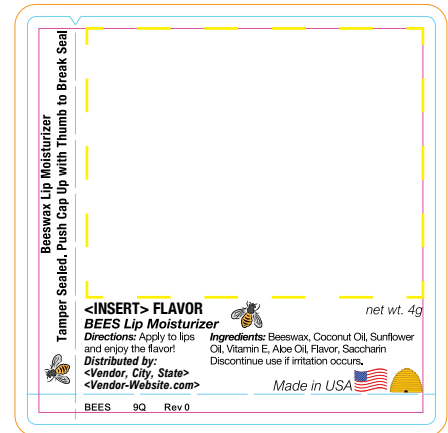

9Q – Bees Classic Flavored Lip Balm, Rev 0

0.15 Oz White Propel-Repel Tube

Active from June 27, 2024

Markings Legend

-  DIE LINE
-  BLEED LINE**
-  SAFE LINE
-  IMPRINT AREA

Imprint area contains client's logo artwork and text.

<Insert> Replace the flavor as indicated below.

<Vendor, City, ST> Replace with Distributor Name, City, State.

<Vendor-Website.com> Replace with Distributor Website.

Imprintable area

1.75" x 1.4"

This template applies to the following products:

9Q002 - ORANGE

9Q179 - VANILLA MINT

**Please extend full color backgrounds to the orange bleed line.

Please use PMS Color Books PANTONE SOLID COATED color library for best printing results.

Please do not adjust template size.