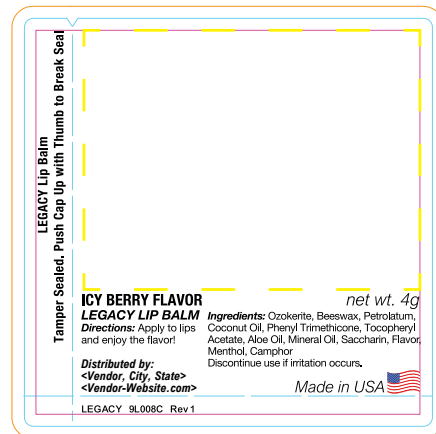

9L008C – Legacy Icy Berry Lip Balm, Rev 1

0.15 Oz White Propel-Repel Tube

Active from March 1, 2024

Markings Legend

- DIE LINE
- BLEED LINE**
- SAFE LINE
- IMPRINT AREA

Imprint area contains client's logo artwork and text.

<Insert> Replace the flavor as indicated below.

<Vendor, City, ST> Replace with Distributor Name, City, State.

Imprintable area
1.75" x 1.35"

This template applies to the following products:

- | | |
|------------------------------|---------------------------|
| 9L000 - TROPICAL | 9L041 - GREEN APPLE |
| 9L001 - BANANA | 9L050 - WATERMELON |
| 9L003 - PINA COLADA | 9L072 - ORANGE CREAMSICLE |
| 9L004 - STRAWBERRY-CHAMPAGNE | 9L074 - BACON |
| 9L006 - VANILLA | 9L075 - GREEN TEA |
| 9L008 - BERRY | 9L076 - BLUEBERRY |
| 9L008C - ICY BERRY | 9L079 - COCONUT |
| 9L010 - CHERRY | 9L105 - ORANGE |
| 9L011 - SPEARMINT | 9L169 - KEY LIME |
| 9L012 - CHOCOLATE | 9L179 - VANILLA MINT |
| 9L013 - ROOT BEER | |
| 9L014 - COFFEE | |
| 9L015 - GRAPE | |
| 9L019 - BUBBLE GUM | |
| 9L020 - PEACH | |
| 9L021 - PINK LEMONADE | |
| 9L022 - PINEAPPLE | |
| 9L024 - HONEY | |
| 9L026 - STRAWBERRY | |
| 9L027 - PASSIONFRUIT | |
| 9L029 - LEMON | |
| 9L031 - PEPPERMINT | |
| 9L037 - CINNAMON BUN | |

**Please extend full color backgrounds to the orange bleed line.

Please use PMS Color Books PANTONE SOLID COATED color library for best printing results.

Please do not adjust template size.