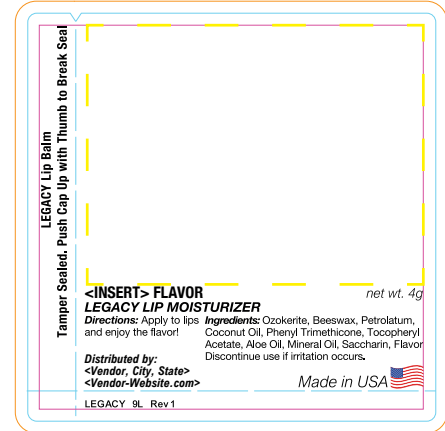

### Markings Legend

-  DIE LINE
-  BLEED LINE\*\*
-  SAFE LINE
-  IMPRINT AREA

Imprint area contains client's logo artwork and text.

<Insert> Replace the flavor as indicated below.

<Vendor, City, ST> Replace with Distributor Name, City, State.

Imprintable area

1.75" x 1.35"

This template applies to the following products:

- |                              |                           |
|------------------------------|---------------------------|
| 9L000 - TROPICAL             | 9L041 - GREEN APPLE       |
| 9L001 - BANANA               | 9L050 - WATERMELON        |
| 9L003 - PINA COLADA          | 9L072 - ORANGE CREAMSICLE |
| 9L004 - STRAWBERRY-CHAMPAGNE | 9L074 - BACON             |
| 9L006 - VANILLA              | 9L075 - GREEN TEA         |
| 9L008 - BERRY                | 9L076 - BLUEBERRY         |
| 9L008C - ICY BERRY           | 9L079 - COCONUT           |
| 9L010 - CHERRY               | 9L105 - ORANGE            |
| 9L011 - SPEARMINT            | 9L169 - KEY LIME          |
| 9L012 - CHOCOLATE            | 9L179 - VANILLA MINT      |
| 9L013 - ROOT BEER            |                           |
| 9L014 - COFFEE               |                           |
| 9L015 - GRAPE                |                           |
| 9L019 - BUBBLE GUM           |                           |
| 9L020 - PEACH                |                           |
| 9L021 - PINK LEMONADE        |                           |
| 9L022 - PINEAPPLE            |                           |
| 9L024 - HONEY                |                           |
| 9L026 - STRAWBERRY           |                           |
| 9L027 - PASSIONFRUIT         |                           |
| 9L029 - LEMON                |                           |
| 9L031 - PEPPERMINT           |                           |
| 9L037 - CINNAMON BUN         |                           |