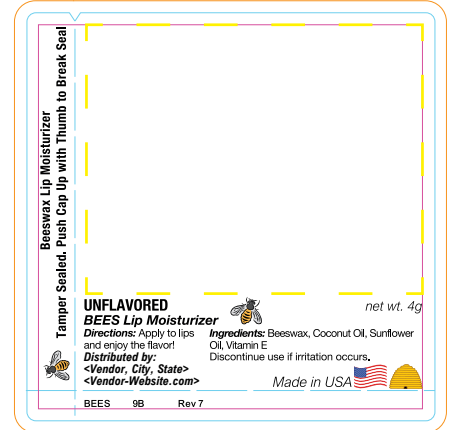

## 9B – Bees Classic Unflavored Lip Balm, Rev 7

0.15 Oz White Propel-Repel Tube

Active from March 1, 2024

### Markings Legend

-  DIE LINE
-  BLEED LINE\*\*
-  SAFE LINE
-  IMPRINT AREA

Imprint area contains client's logo artwork and text.

<Vendor, City, ST> Replace with Distributor Name, City, State.

<Vendor-Website.com> Replace with Distributor Website.

This template applies to the following products

9BX - UNFLAVORED

Imprintable area  
1.75" x 1.40"

\*\*Please extend full color backgrounds to the orange bleed line.

Please use PMS Color Books PANTONE SOLID COATED color library for best printing results.