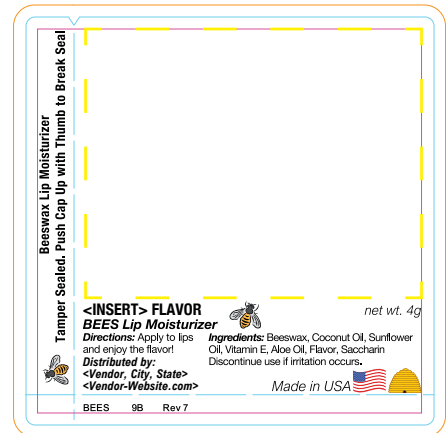

9B – Bees Classic Flavored Lip Balm, Rev 7

0.15 Oz White Propel-Repel Tube

Active from March 1, 2024

Markings Legend

-  DIE LINE
-  BLEED LINE**
-  SAFE LINE
-  IMPRINT AREA

Imprint area contains client's logo artwork and text.

<Insert> Replace the flavor as indicated below.

<Vendor, City, ST> Replace with Distributor Name, City, State.

<Vendor-Website.com> Replace with Distributor Website.

Imprintable area

1.75" x 1.4"

This template applies to the following products:

9B002 - ORANGE

9B179 - VANILLA MINT

****Please extend full color backgrounds to the orange bleed line.**

Please use PMS Color Books PANTONE SOLID COATED color library for best printing results.

Please do not adjust template size.