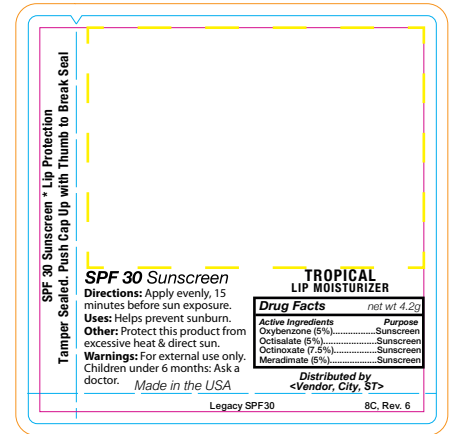

9J000 – SPF30 Tropical Sport Lip Balm, Rev 6

0.15 Oz White Propel-Repel Tube

Active from April 6, 2021

Markings Legend

- DIE LINE
- BLEED LINE**
- SAFE LINE
- IMPRINT AREA

Imprint area contains client's logo artwork and text.

<Insert Flavor> Replace the flavor as indicated below.

<Vendor, City, ST> Replace with Distributor Name, City, State.

This template applies to the following products

9J000 - TROPICAL

Imprintable area
1.75" x 1.25"

**Please extend full color backgrounds to the orange bleed line.

Please use PMS Color Books PANTONE SOLID COATED color library for best printing results.

Please do not adjust template size.