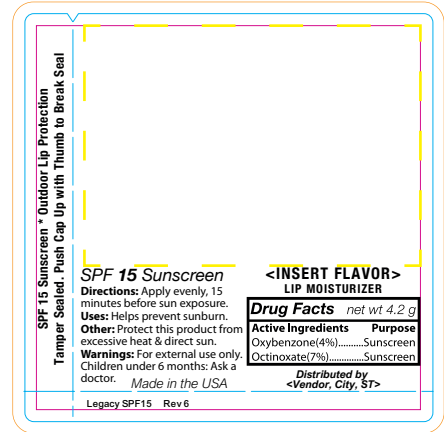

9H – SPF15 Legacy Lip Balm, Rev 6

0.15 Oz White Propel-Repel Tube

Active from April 6, 2021

Markings Legend

-  DIE LINE
-  BLEED LINE**
-  SAFE LINE
-  IMPRINT AREA

Imprint area contains client's logo artwork and text.

<Insert Flavor> Replace the flavor as indicated below.

<Vendor, City, ST> Replace with Distributor Name, City, State.

Imprintable area
1.75" x 1.25"

This template applies to the following products:

- | | |
|------------------------------|---------------------------|
| 9H - UNFLAVORED | 9H037 - CINNAMON BUN |
| 9H000 - TROPICAL | 9H041 - APPLE |
| 9H001 - BANANA | 9H048 - PUMPKIN PIE |
| 9H002 - ORANGE | 9H050 - WATERMELON |
| 9H003 - PIÑA COLADA | 9H066 - RED WINE |
| 9H004 - STRAWBERRY CHAMPAGNE | 9H072 - ORANGE CREAMSICLE |
| 9H006 - FRENCH VANILLA | 9H073 - LAVENDER |
| 9H007 - KIWI | 9H074 - BACON |
| 9H008 - BERRY | 9H076 - BLUEBERRY |
| 9H010 - CHERRY | 9H079 - COCONUT |
| 9H011 - SPEARMINT | 9H179 - VANILLA MINT |
| 9H012 - CHOCOLATE | |
| 9H013 - ROOT BEER | |
| 9H014 - COFFEE | |
| 9H015 - GRAPE | |
| 9H016 - VANILLA | |
| 9H018 - CANTALOUPE | |
| 9H019 - BUBBLE GUM | |
| 9H020 - PEACH | |
| 9H021 - PINK LEMONADE | |
| 9H022 - PINEAPPLE | |
| 9H023 - MANGO | |
| 9H026 - STRAWBERRY | |
| 9H027 - PASSION FRUIT | |
| 9H029 - LEMON | |
| 9H031 - PEPPERMINT | |

**Please extend full color backgrounds to the orange bleed line.

Please use PMS Color Books PANTONE SOLID COATED color library for best printing results.

Please do not adjust template size.