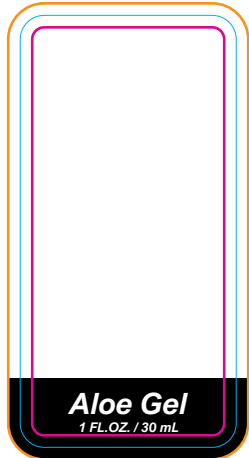

# 9F026 Aloe Gel Label Template, Rev 0

1 OZ. Oval

Active from May 3, 2021

- BLEED LINE
- DIE LINE
- SAFE LINE

Imprintable Area  
0.83" x 2.125"

Imprintable Area  
1.0" x 1.83"