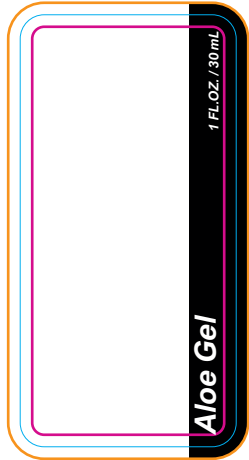

# 9F026 Aloe Gel Label Template, Rev 0

1 OZ. Oval

Active from May 3, 2021

- BLEED LINE
- DIE LINE
- SAFE LINE

Imprintable Area  
0.83" x 2.125"

Imprintable Area  
1.0" x 1.83"