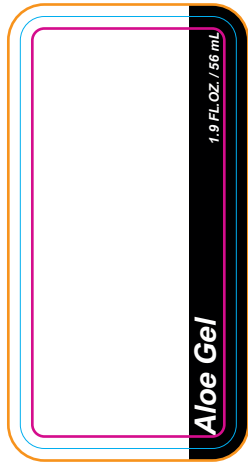

# 9F026-2T Aloe Gel Label Template, Rev 0

1.9 OZ. Tottle

Active from May 3, 2021

- BLEED LINE
- DIE LINE
- SAFE LINE

Imprintable Area  
0.83" x 2.125"

Imprintable Area  
1.0" x 1.83"