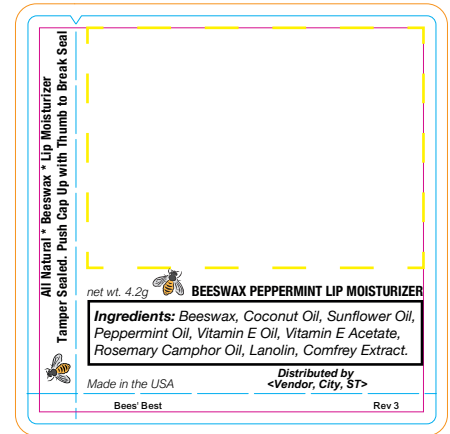

9B080CX – Non-SPF Beeswax Peppermint Lip Balm, Rev 3

0.15 Oz White Propel-Repel Tube

Active from April 6, 2021

Markings Legend

-  DIE LINE
-  BLEED LINE**
-  SAFE LINE
-  IMPRINT AREA

Imprint area contains client's logo artwork and text.

<Insert Flavor> Replace the flavor as indicated below.

<Vendor, City, ST> Replace with Distributor Name, City, State.

This template applies to the following products

9B080CX - PEPPERMINT

Imprintable area
1.75" x 1.25"

****Please extend full color backgrounds to the orange bleed line.**

Please use PMS Color Books PANTONE SOLID COATED color library for best printing results.

Please do not adjust template size.