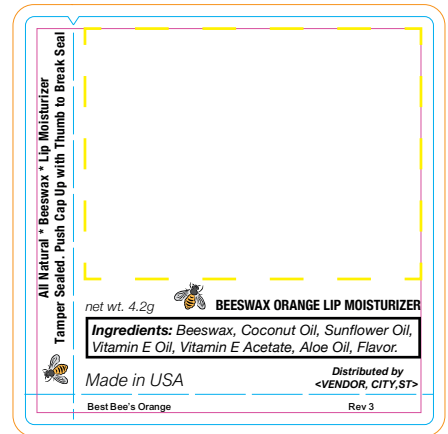

9B002X – Non-SPF Beeswax Orange Lip Balm, Rev 3

0.15 Oz White Propel-Repel Tube

Active from April 6, 2021

Markings Legend

-  DIE LINE
-  BLEED LINE**
-  SAFE LINE
-  IMPRINT AREA

Imprint area contains client's logo artwork and text.

<Insert Flavor> Replace the flavor as indicated below.

<Vendor, City, ST> Replace with Distributor Name, City, State.

This template applies to the following products:

9B002X - ORANGE

Imprintable area

1.75" x 1.3"

**Please extend full color backgrounds to the orange bleed line.

Please use PMS Color Books PANTONE SOLID COATED color library for best printing results.

Please do not adjust template size.