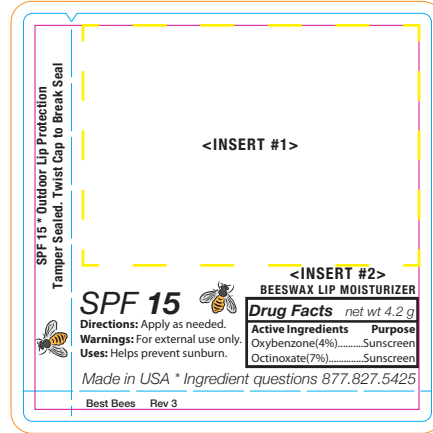

Bees' Best SPF15 Lip Balm (2B Series) Template

REV 3, Date: June 1, 2016

Markings Legend

- DIE LINE
- BLEED LINE
- SAFE LINE
- - IMPRINT AREA

Insert #1 consists of the client's artwork.

Insert #2 consists of the flavor as indicated below.

This template applies to the following products:

- 2B - UNFLAVORED
- 2B000 - TROPICAL
- 2B002 - ORANGE
- 2B011 - SPEARMINT
- 2B032 - LIME
- 2B079 - COCONUT
- 2B080C - CLASSIC PEPPERMINT
- 2B169 - KEY LIME
- 2B003 - ORANGE WITH MENTHOL